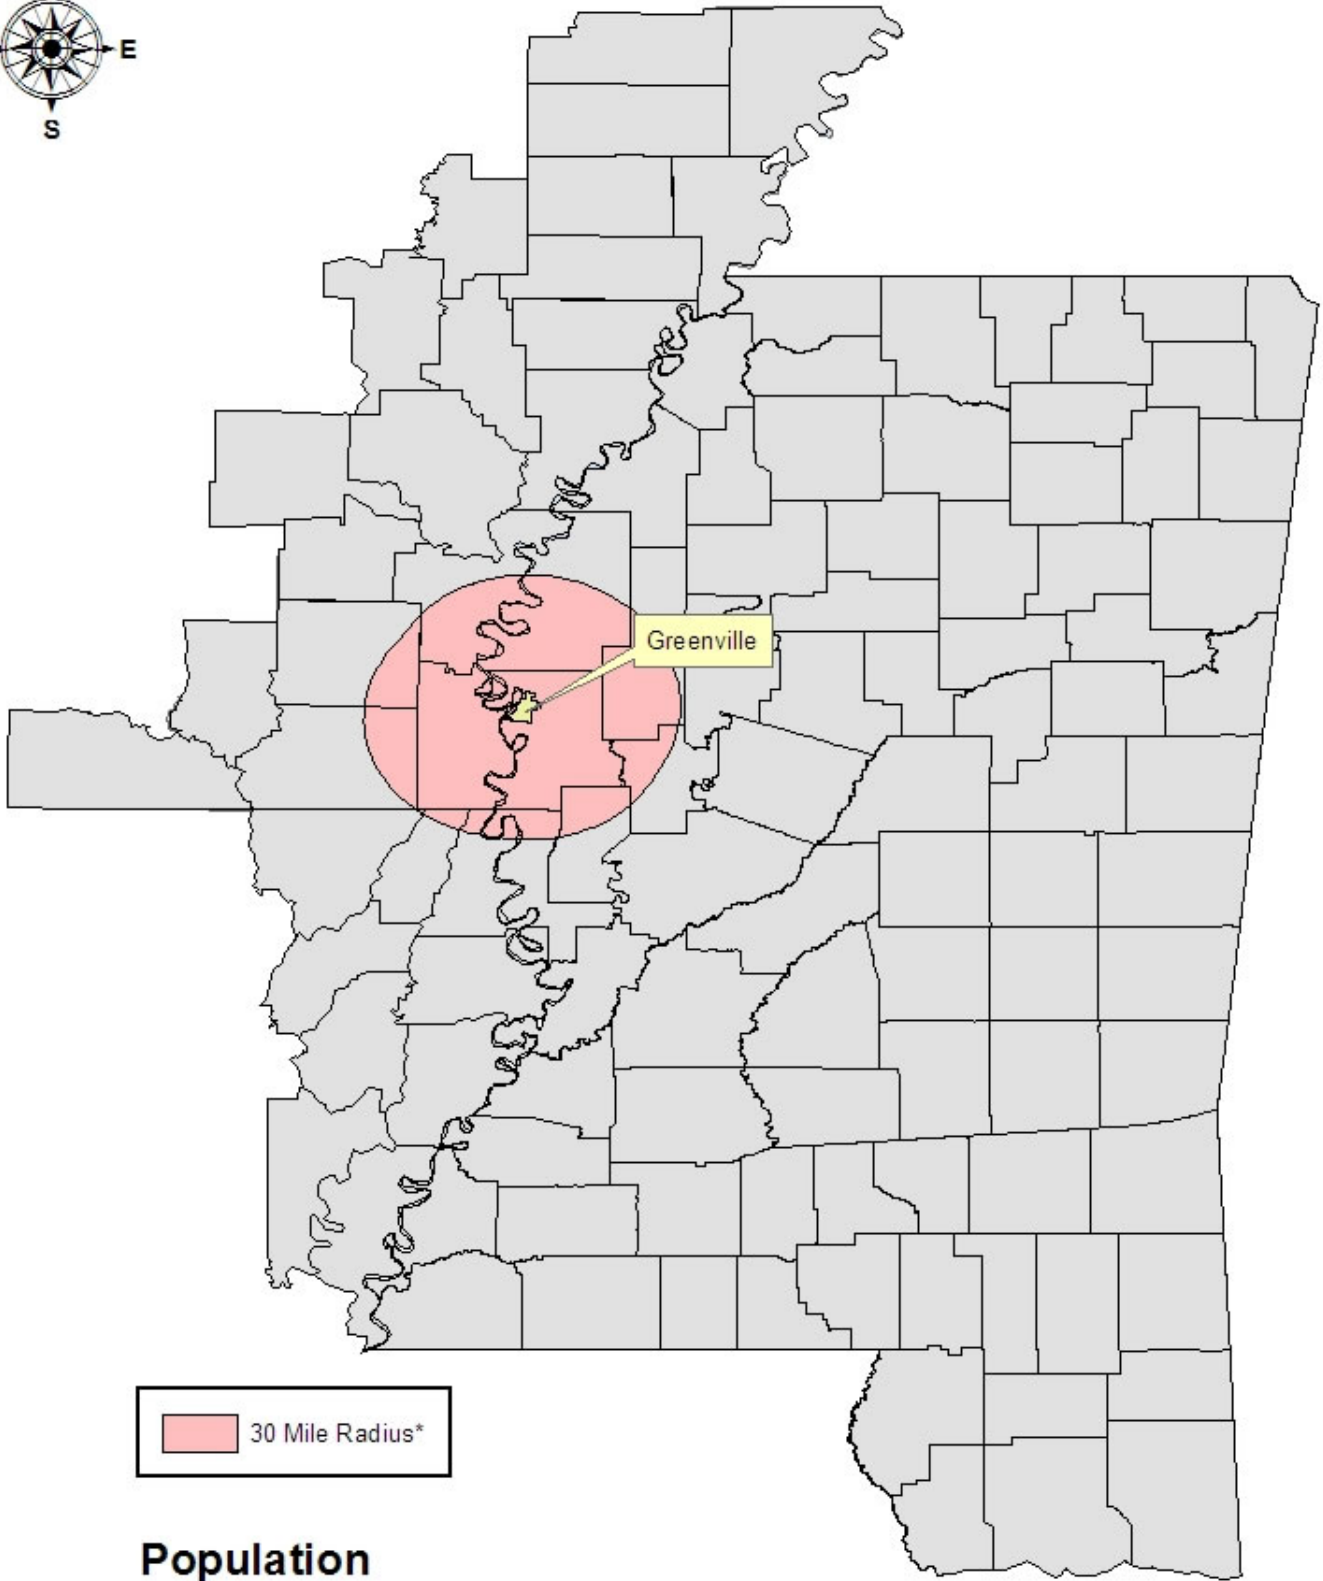

Washington County

30 Mile Radius - Population

 30 Mile Radius*

Population
153,247**

*Radius is centered on the county seat
** Estimated.
Source: U.S. Census Bureau 2000 Block Groups