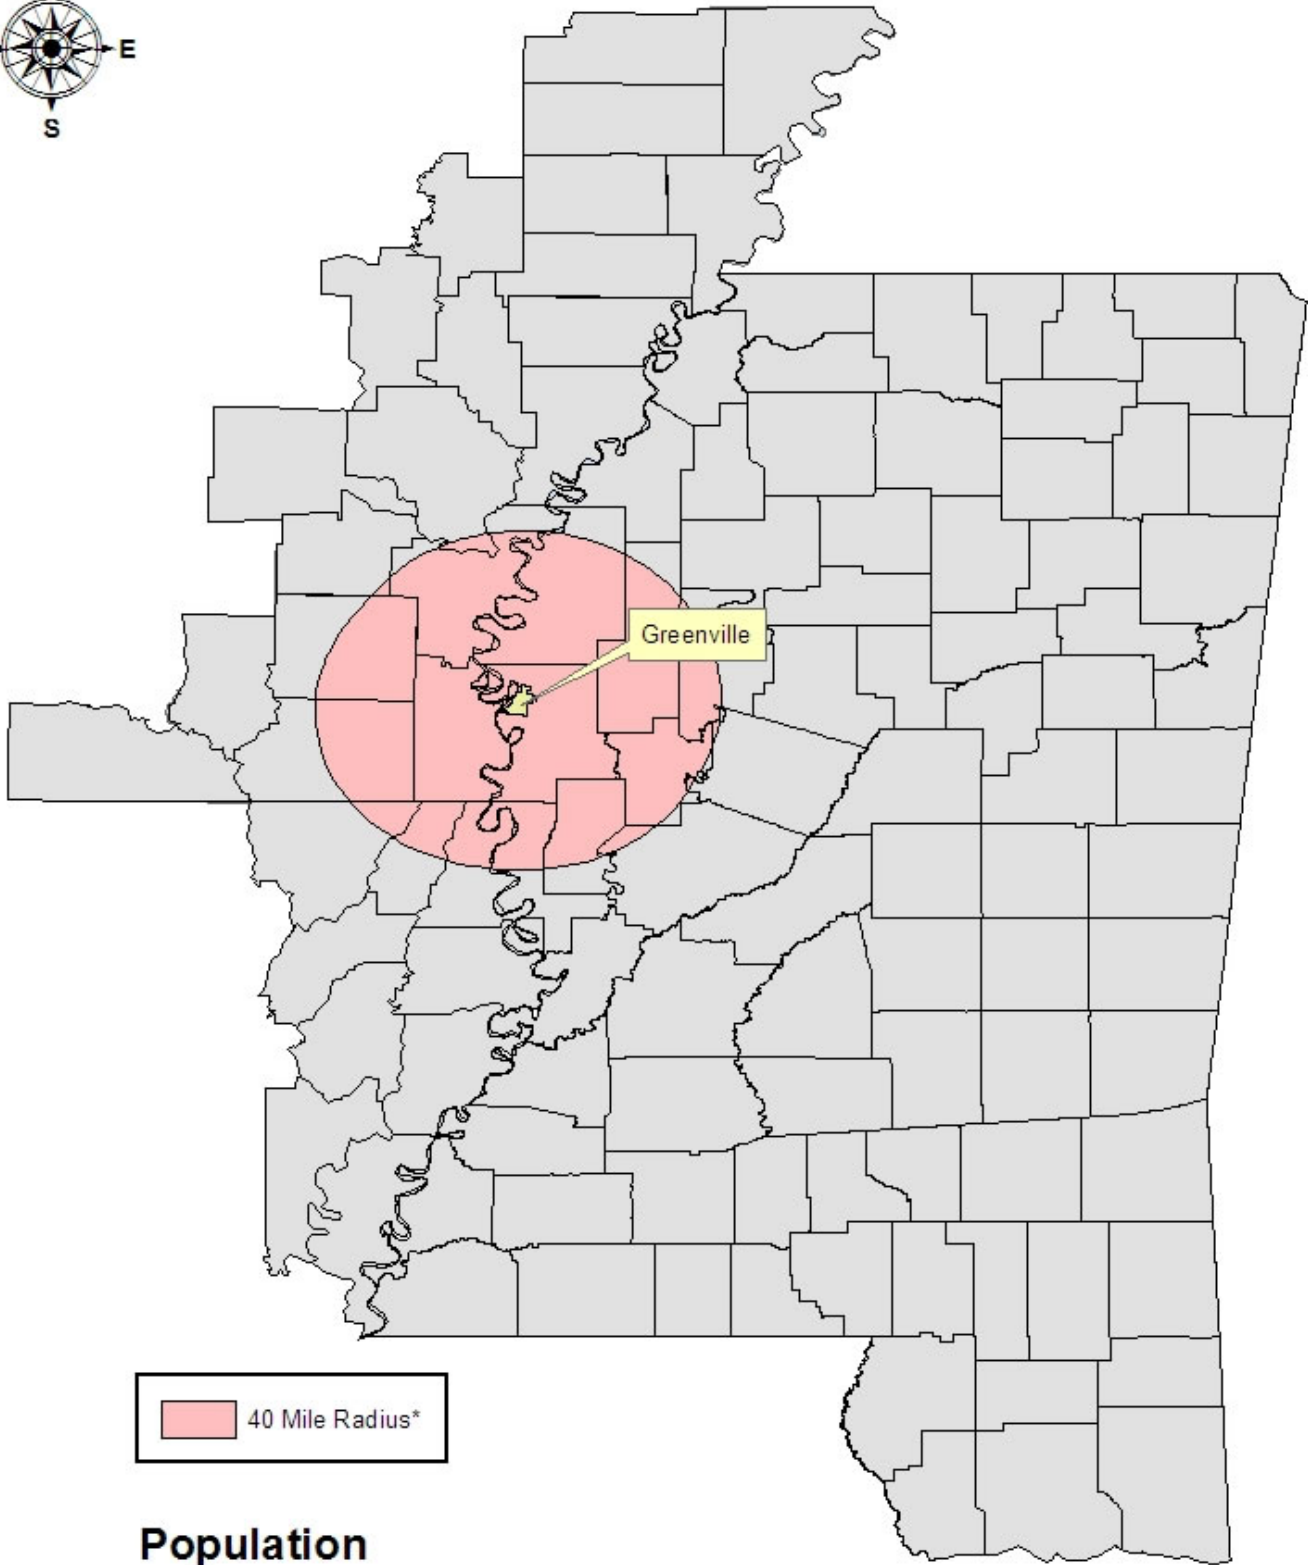

# Washington County

## 40 Mile Radius - Population

40 Mile Radius\*

**Population**  
**213,689\*\***

0 30 60 120 Miles

\*Radius is centered on the county seat  
\*\* Estimated.  
Source: U.S. Census Bureau 2000 Block Groups