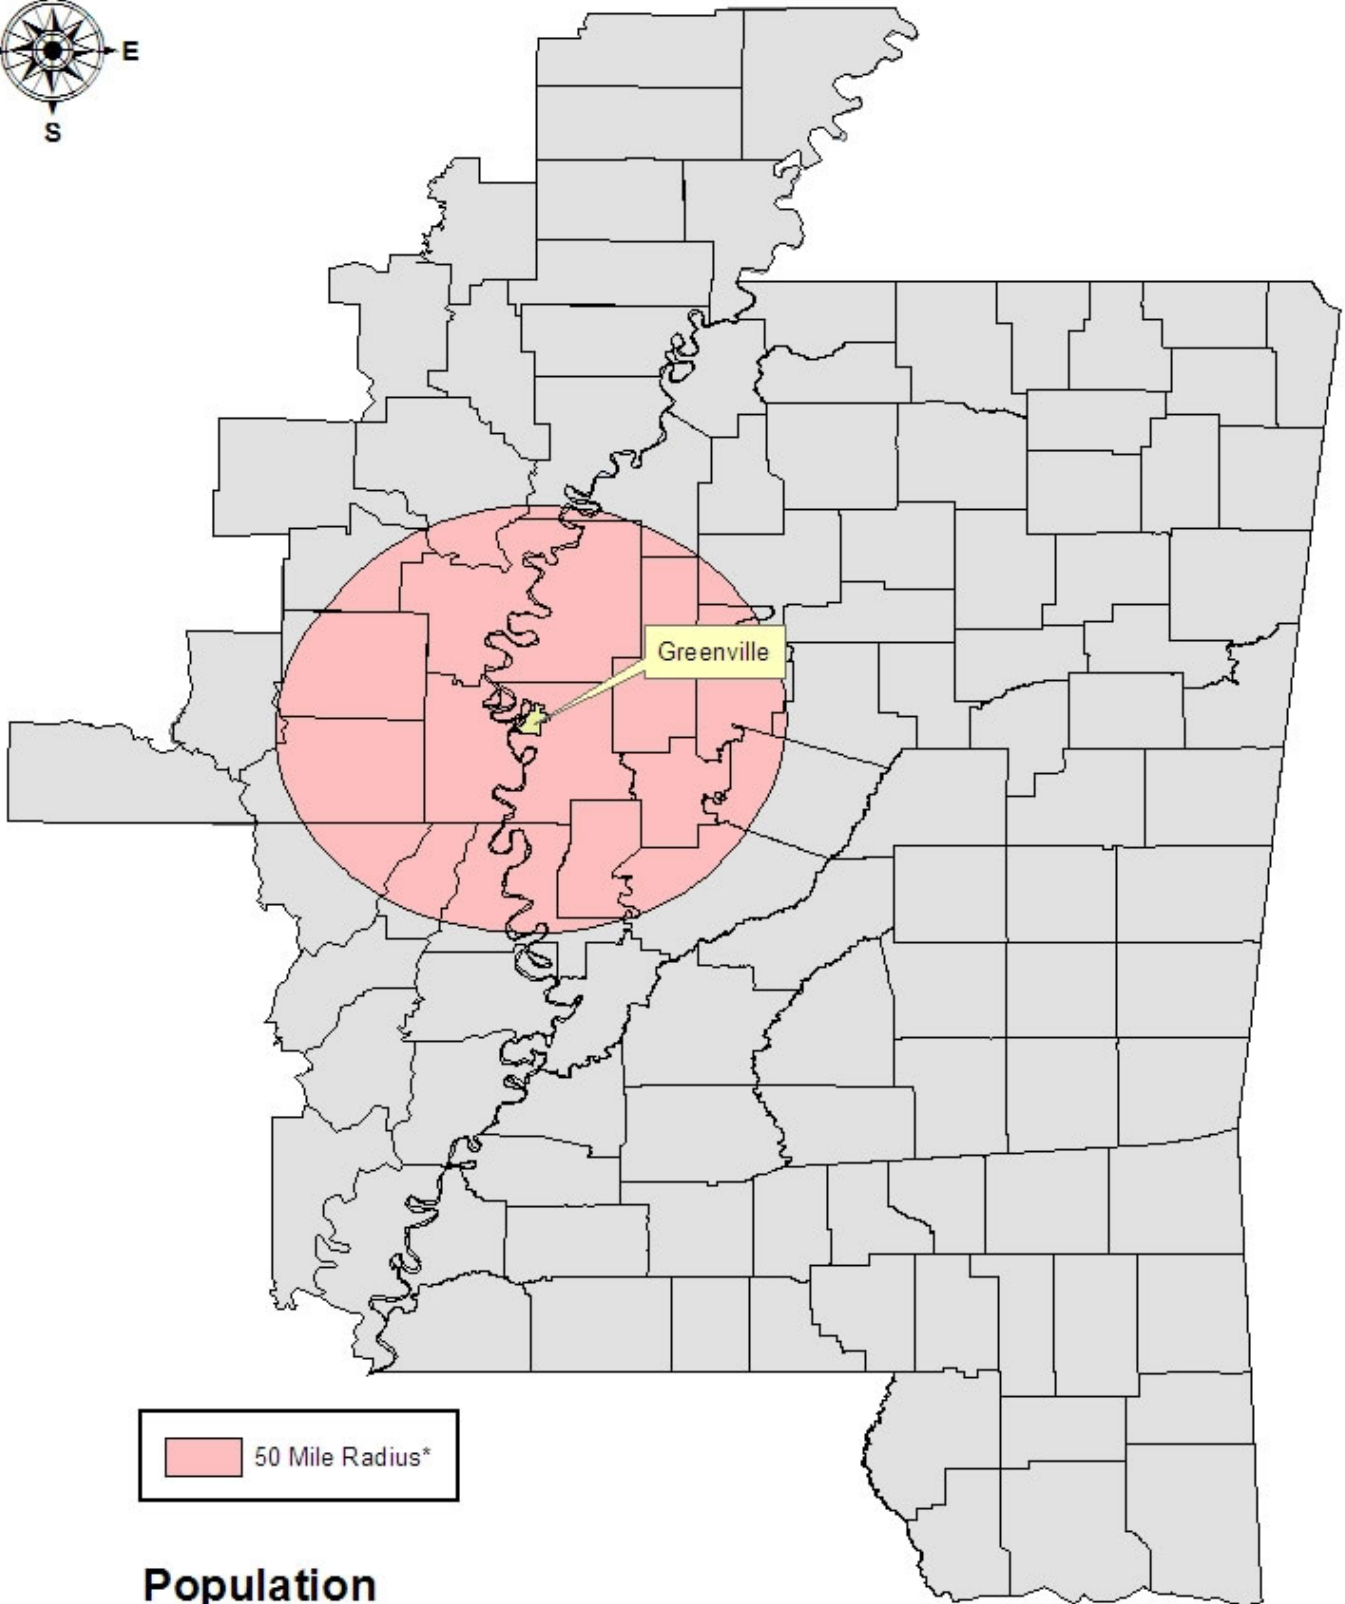

Washington County

50 Mile Radius - Population

50 Mile Radius*

Population
262,924**

0 30 60 120 Miles

*Radius is centered on the county seat
** Estimated.
Source: U.S. Census Bureau 2000 Block Groups